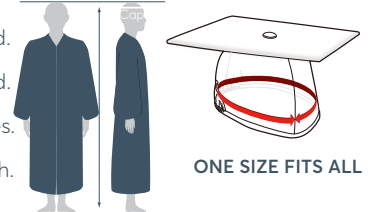

Select Your Tassel Color(s):

*Only applies to Cap, Gown, Tassel Package

Color 1: _____ Color 2: _____

Select Your Gown Sizes

Size	Height	Weight Below	Qty	FULL-FIT (PLUS SIZES)			
27	3'6" - 3'8"	100 LBS					
30	3'9" - 3'11"	100 LBS					
33	4'0" - 4'2"	100 LBS					
36	4'3" - 4'5"	130 LBS					
39	4'6" - 4'8"	180 LBS					
42	4'9" - 4'11"	180 LBS					
45	5'0" - 5'2"	180 LBS		45XL	5'0" - 5'2"	180 LBS	
48	5'3" - 5'5"	180 LBS		48XL	5'3" - 5'5"	180 LBS	
51	5'6" - 5'8"	270 LBS					
54	5'9" - 5'11"	270 LBS		54XL	5'9" - 5'11"	270 LBS	
57	6'0" - 6'2"	270 LBS		57XL	6'0" - 6'2"	270 LBS	
60	6'3" - 6'5"	330 LBS					
63	6'6" - 6'8"	330 LBS		63XL	6'6" - 6'8"	350 LBS	
66	6'9" - 6'11"	330 LBS					

- Measure students from floor to head.
- Head measurements are not needed.
- All measurements are in feet & inches.
- For girls wearing heels add extra inch.

Height with shoes

Add Accessories

Cap: Color: _____ Qty: _____